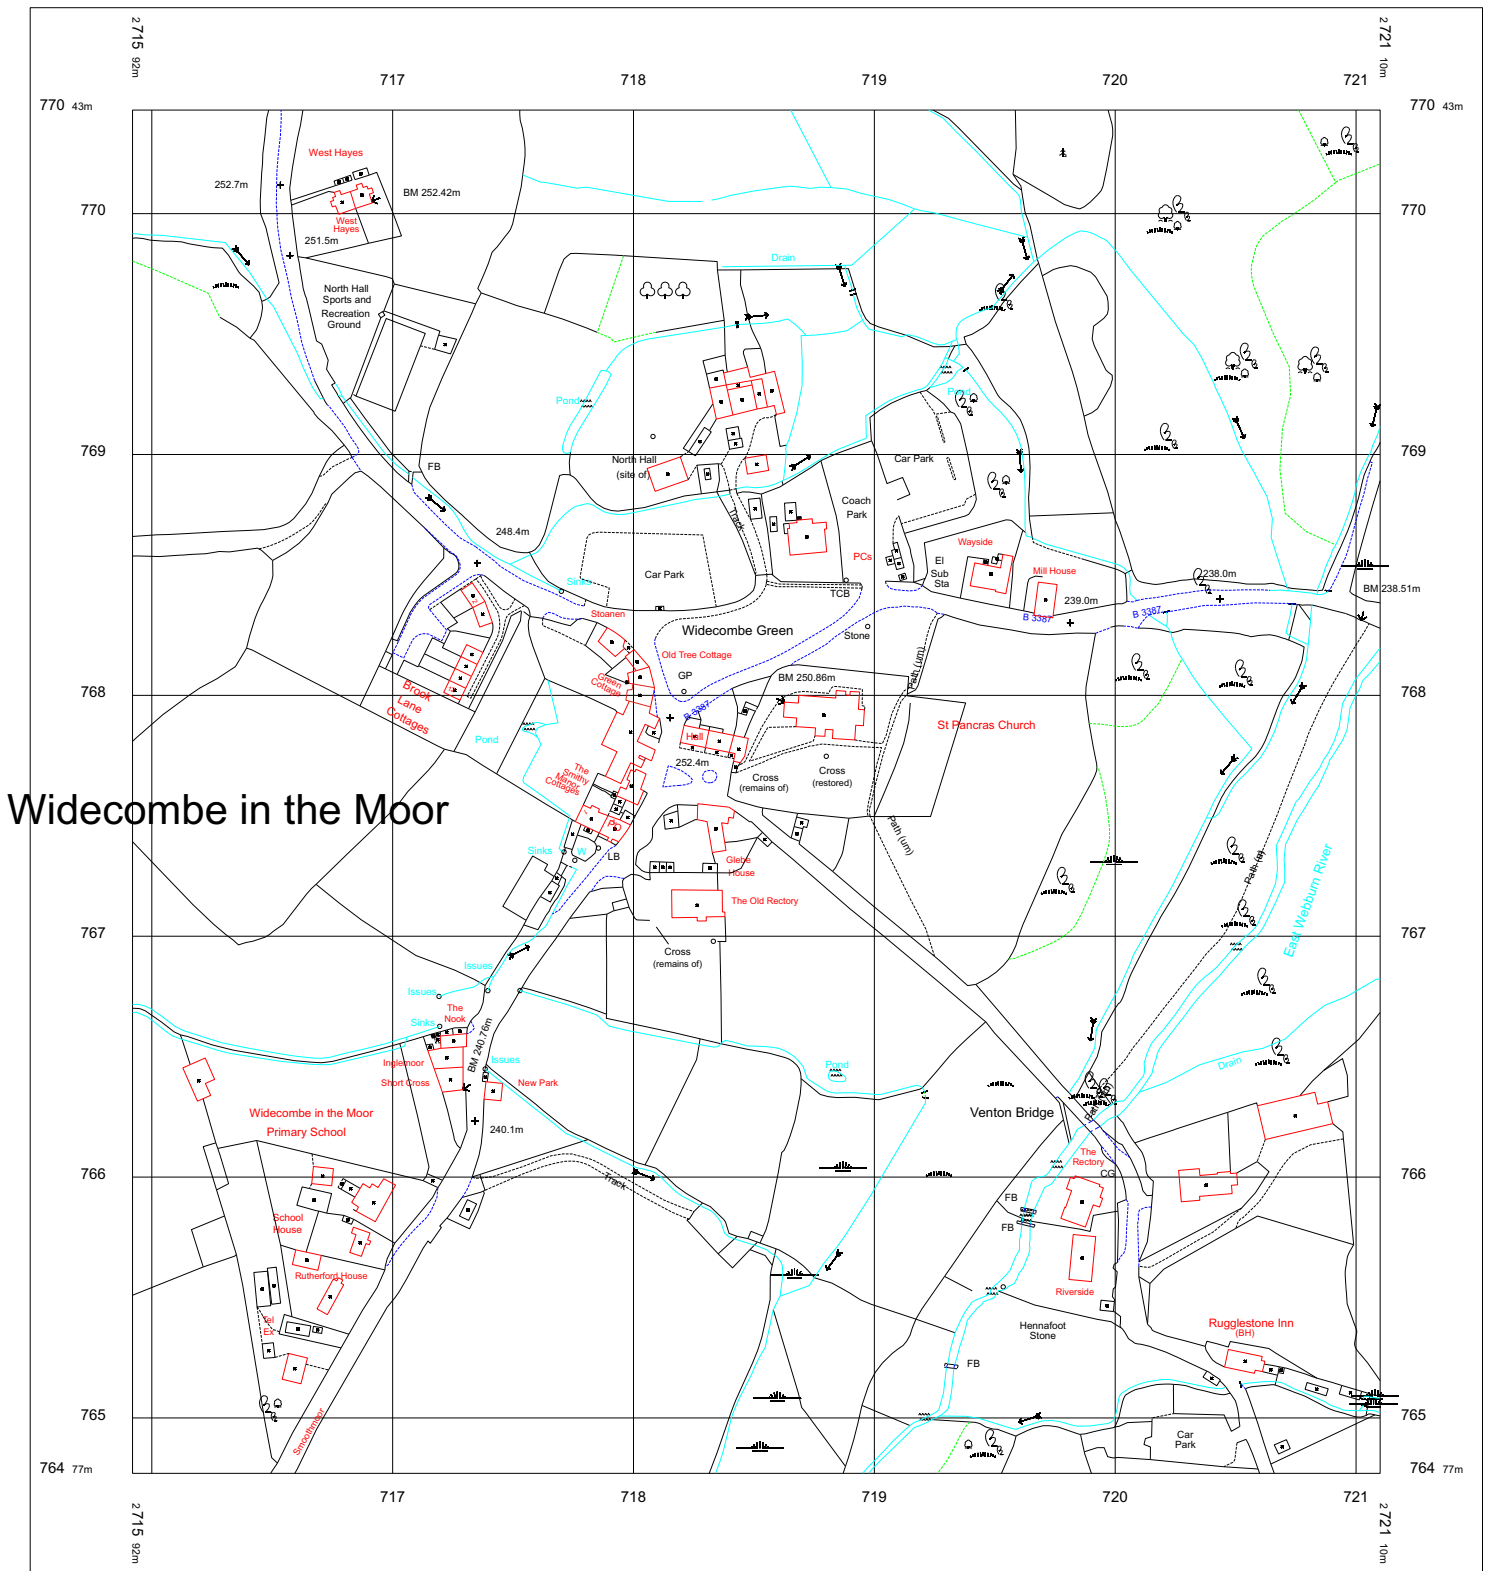

Widecombe in the Moor: Land Use Survey

Widecombe in the Moor

© Crown Copyright 2007
Reproduction in whole or in part is prohibited
without the prior permission of Ordnance Survey.

Key:

Building used mainly by the locals

Building used by both locals and tourists equally

Building used mainly by tourists

Residential